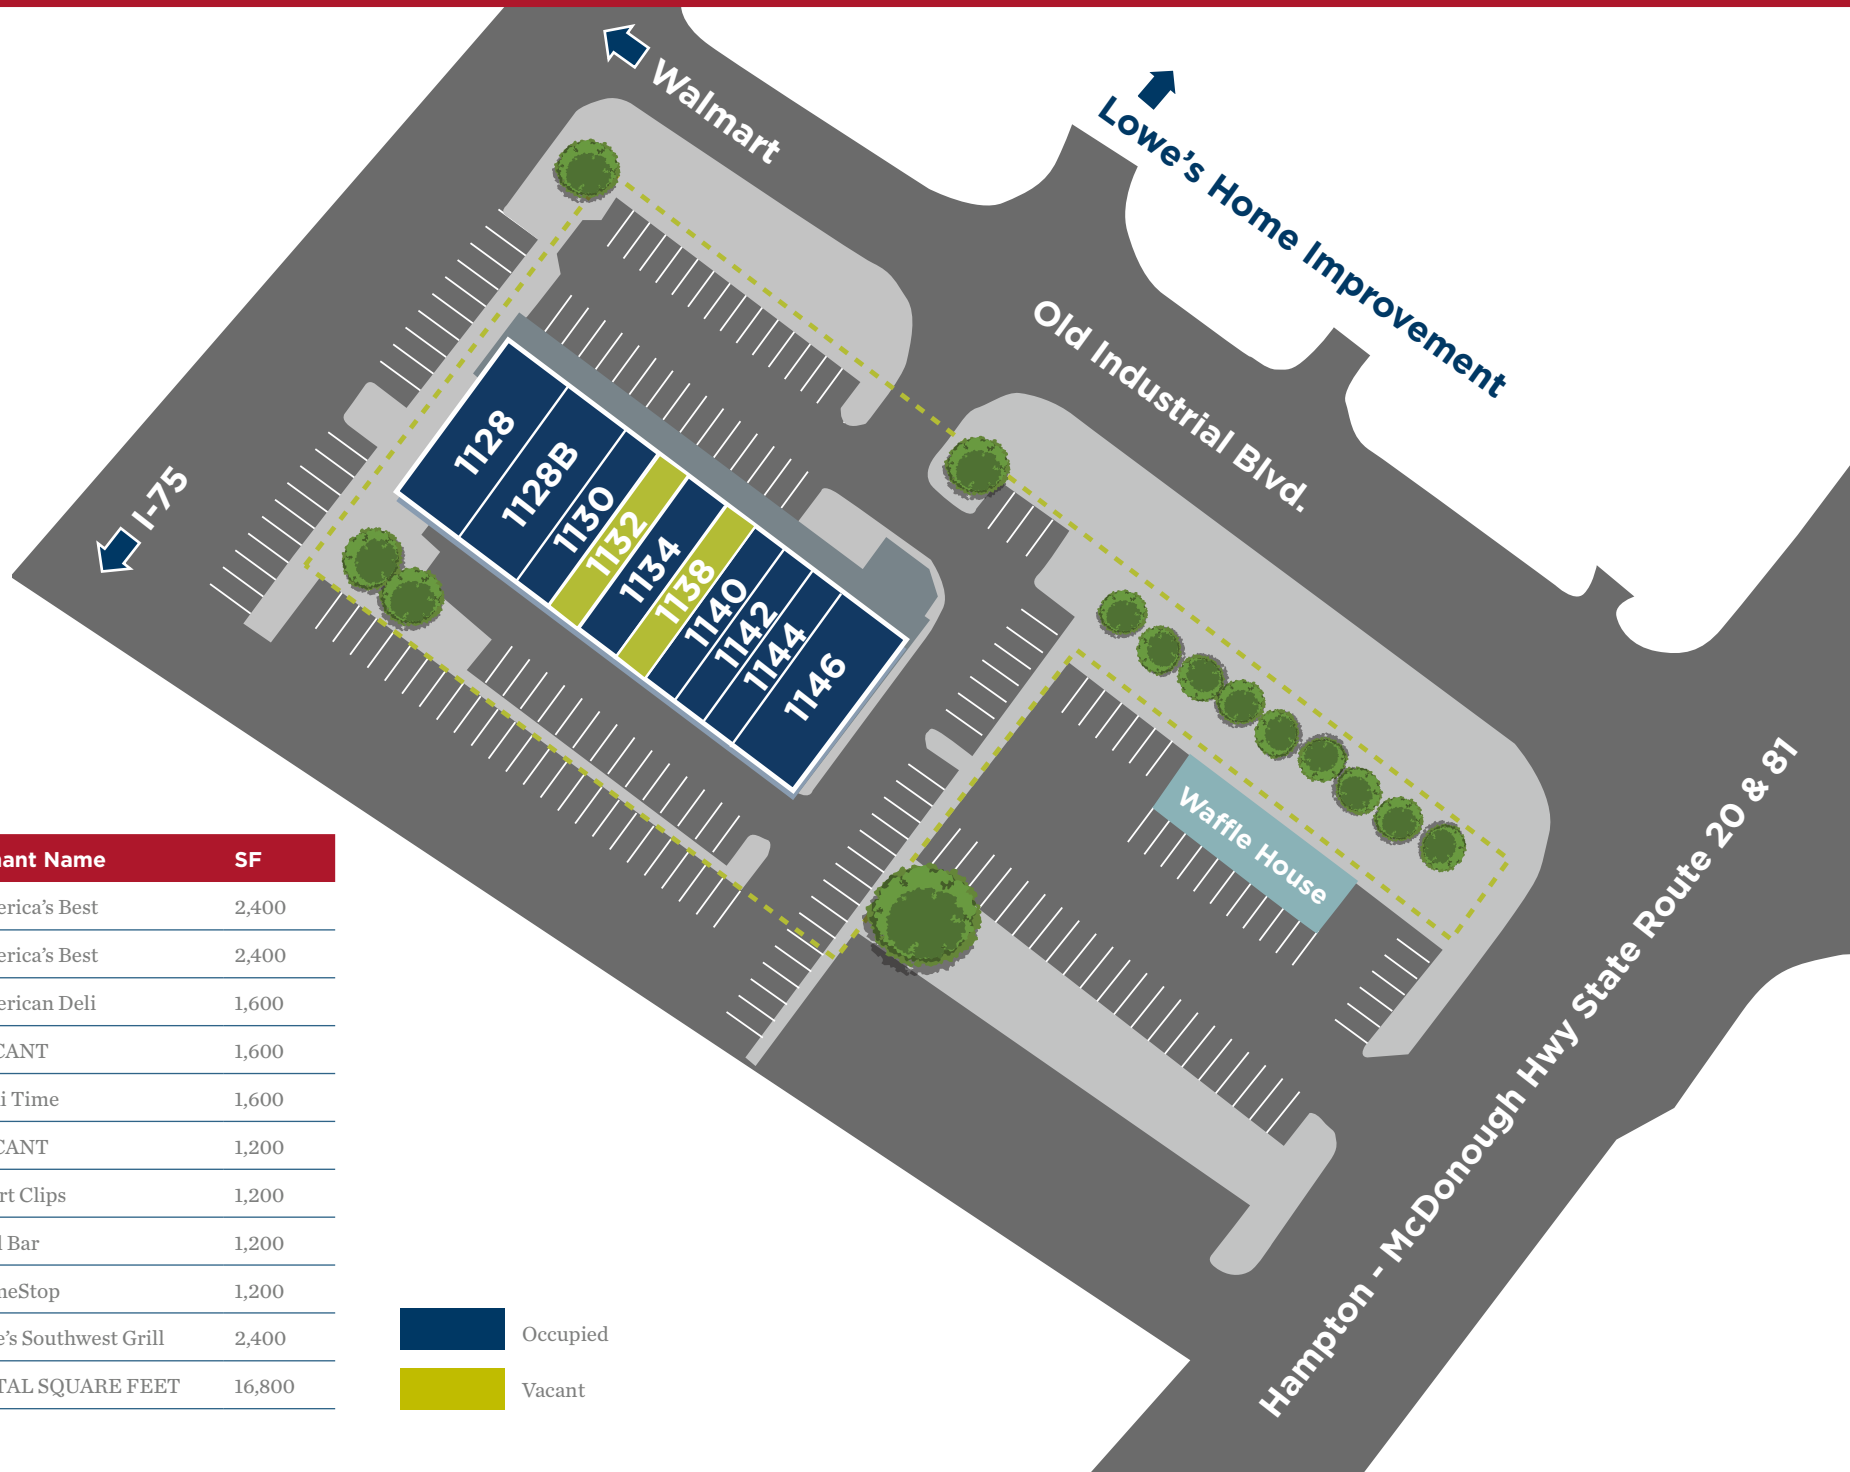

SITE PLAN

Suite	Tenant Name	SF
1128	America's Best	2,400
1128B	America's Best	2,400
1130	American Deli	1,600
1132	VACANT	1,600
1134	Thai Time	1,600
1138	VACANT	1,200
1140	Sport Clips	1,200
1142	Nail Bar	1,200
1144	GameStop	1,200
1146	Moe's Southwest Grill	2,400
TOTAL SQUARE FEET		16,800

Occupied
 Vacant