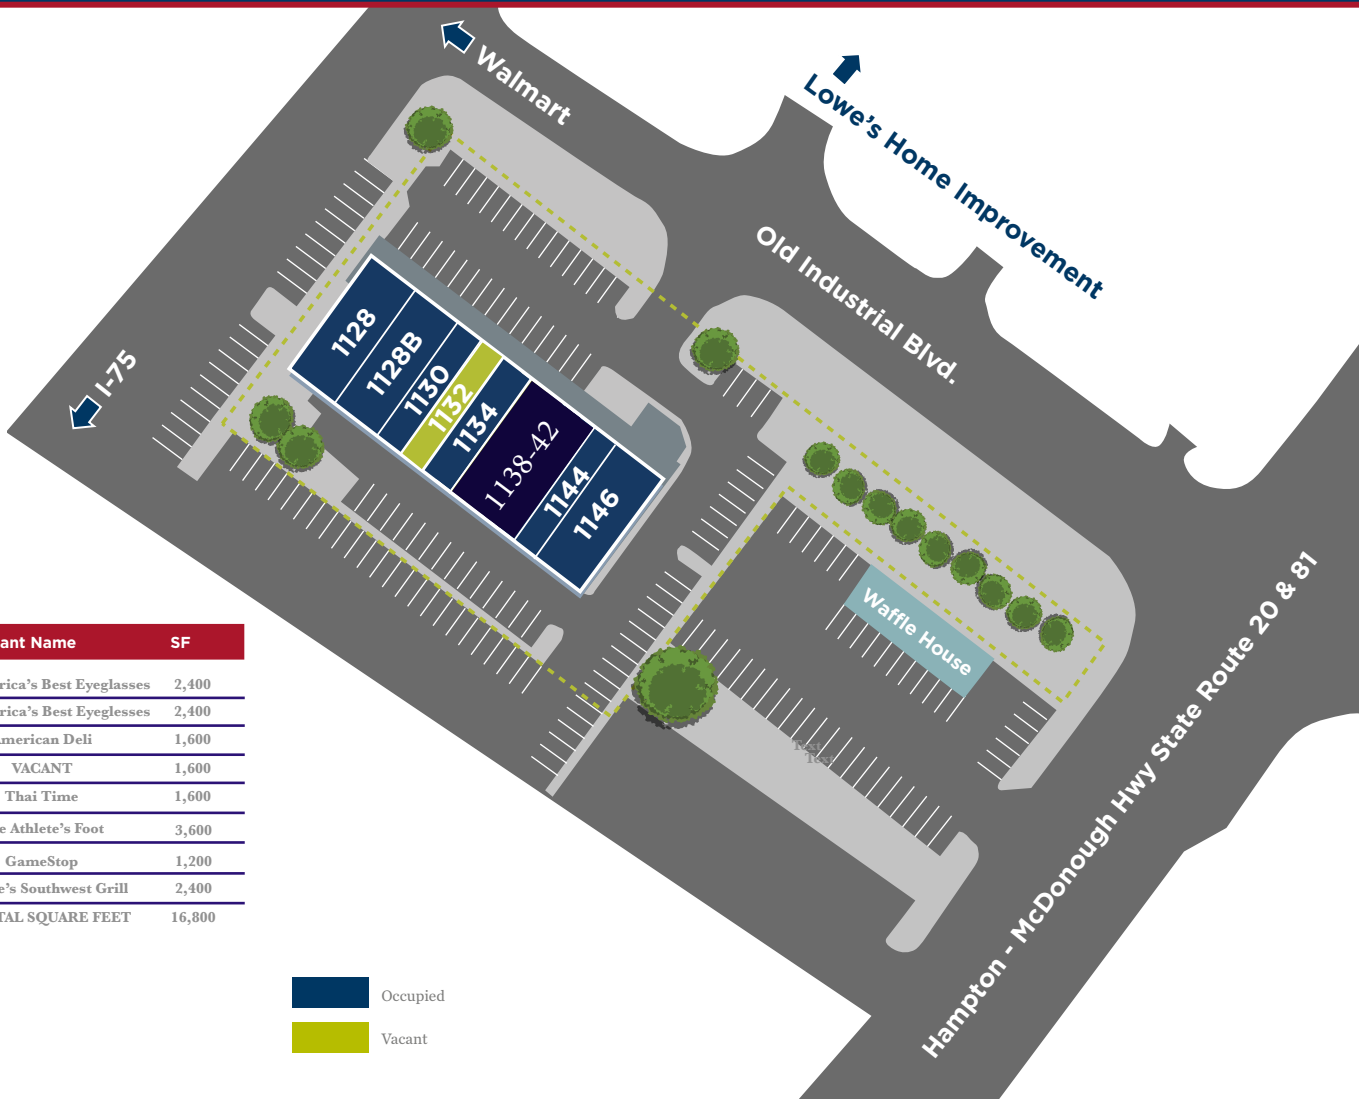

# SITE PLAN

Suite	Tenant Name	SF
1128	America's Best Eyeglasses	2,400
1128B	America's Best Eyeglasses	2,400
1130	American Deli	1,600
1132	VACANT	1,600
1134	Thai Time	1,600
1138 - 1142	The Athlete's Foot	3,600
1144	GameStop	1,200
1146	Moe's Southwest Grill	2,400
TOTAL SQUARE FEET		16,800

Occupied  
 Vacant